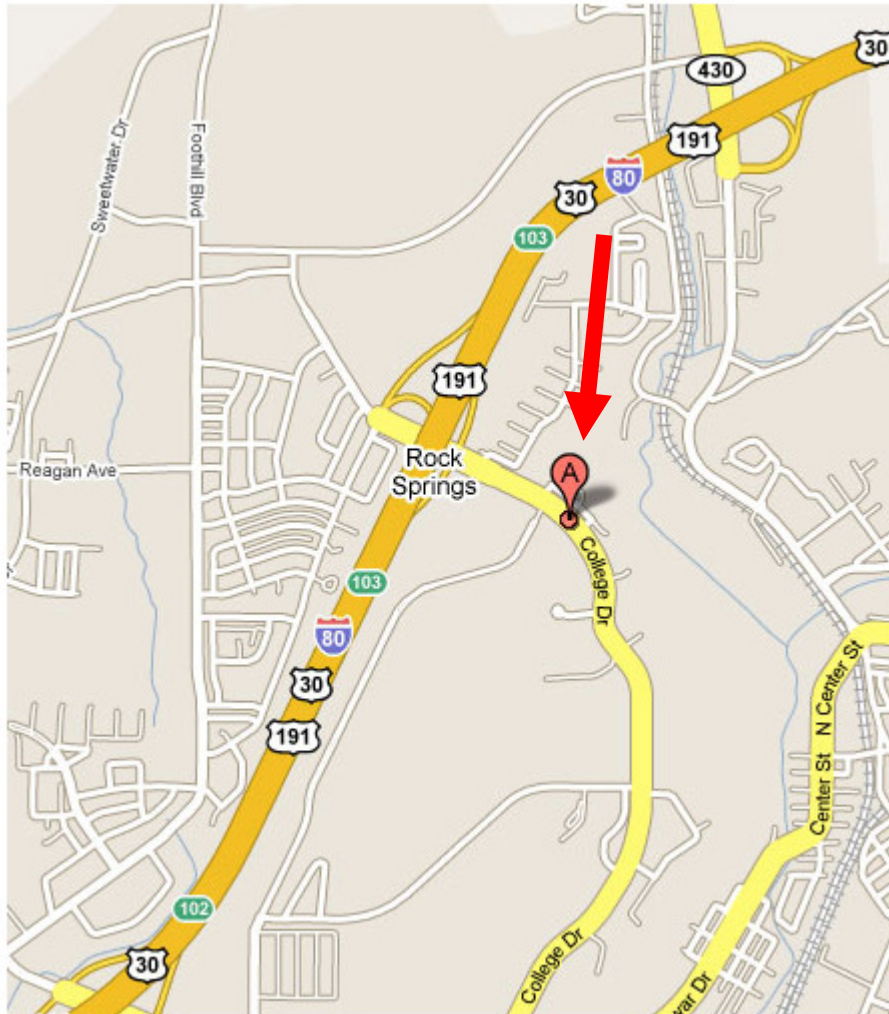

**Scholarship Semi-Finalist Interviews  
April 1, 2011**

**Western Wyoming Community College**

2500 College Drive  
Room 1333  
Rock Springs, Wyoming

**Driving Directions**

Heading West on I-80 W toward Evanston, WY take exit 103, turn left the college is located on the right hand side of College Drive

Heading East on I-80 E toward Cheyenne, WY take exit 103, turn right the college is located on the right hand side of College Drive

**Scholarship Semi-Finalist Interviews  
April 1, 2011**

**Western Wyoming Community College**  
2500 College Drive  
Room 1333  
Rock Springs, Wyoming

**WESTERN WYOMING COMMUNITY COLLEGE  
Campus Map**