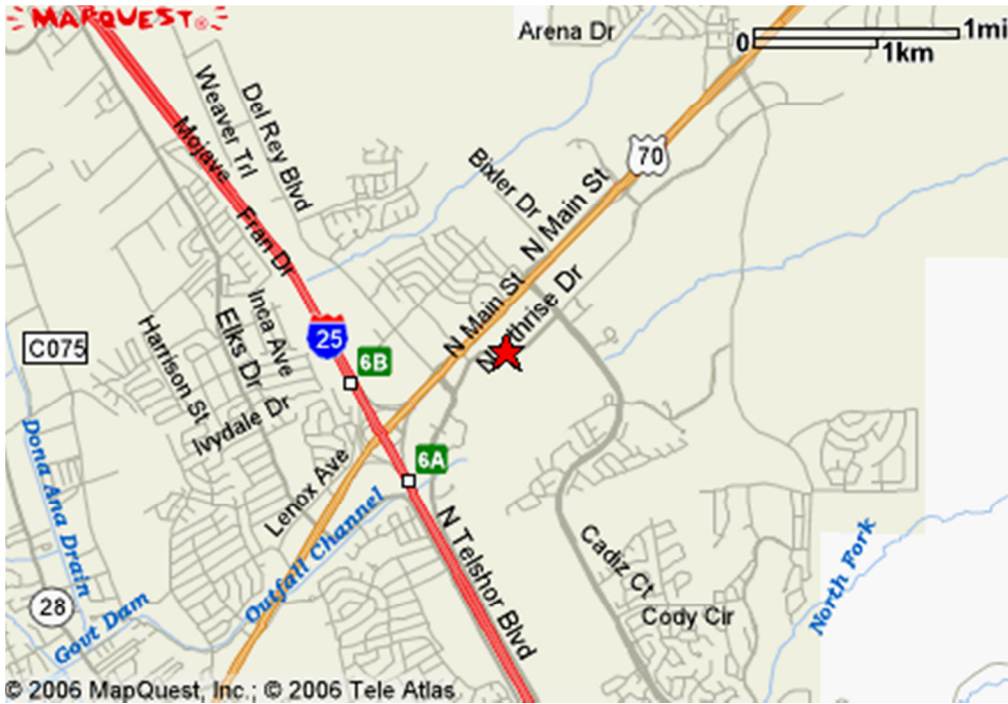

**Scholarship Semi-Finalist Interviews
March 28, 2011**

Staybridge Suites

2651 Northrise Drive
Las Cruces, New Mexico

Driving Directions

I-25 TO EXIT 6 TO DEL RAY. CROSS DEL REY TO THE HOTEL ENTRANCE.