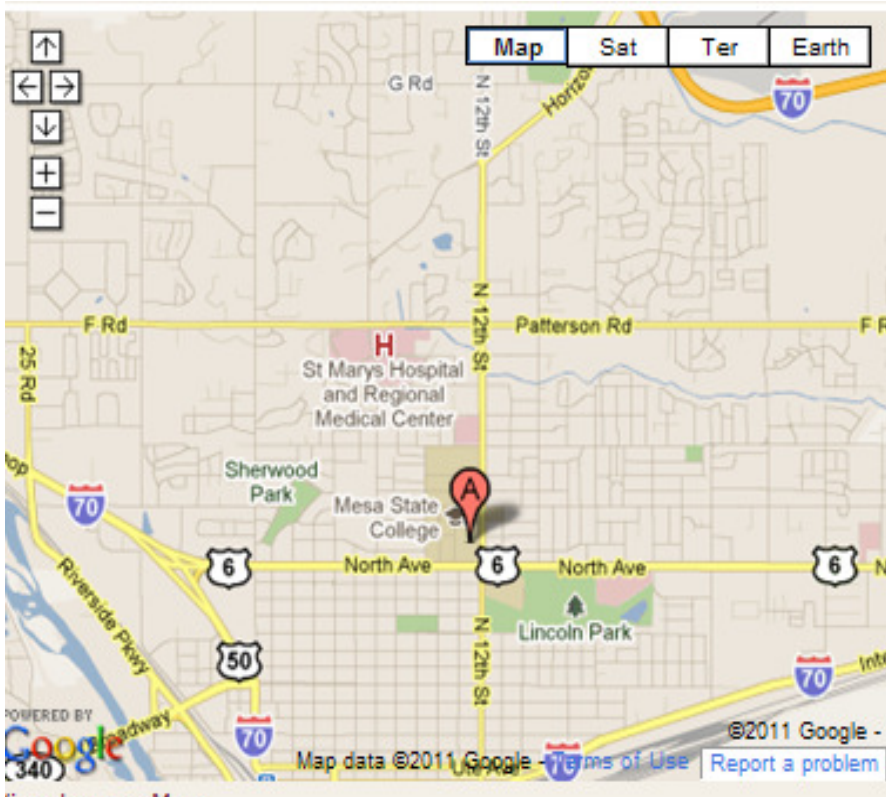

### Mesa State College

College Center  
1100 North Avenue  
Grand Junction, CO 81501-3122  
Academic Classroom Building Room 104

**Directions From Interstate 70:** Take Exit 31 (Horizon Drive/Grand Junction) and head south on Horizon Drive. Continue on Horizon drive until the first round-about. Take a left (by taking three rights) and continue south on 12th street. The campus will be on your right extending between Orchard Avenue and North Avenue.

**Directions From Highway 50:** Drive west Highway 50, you will eventually veer northward and go over a large bridge over the Colorado River. Continue north on 5th Street. Turn right on North Avenue. Turn left on 12th Street. The campus will be on your left extending between Orchard Avenue and North Avenue.

### Mesa State College

1100 North Avenue  
College Center  
Park in Commuter Parking  
Take Elevator to #2 – College Center  
Go Through Lounge and to go the Right  
Grand Junction, CO 81501-3122