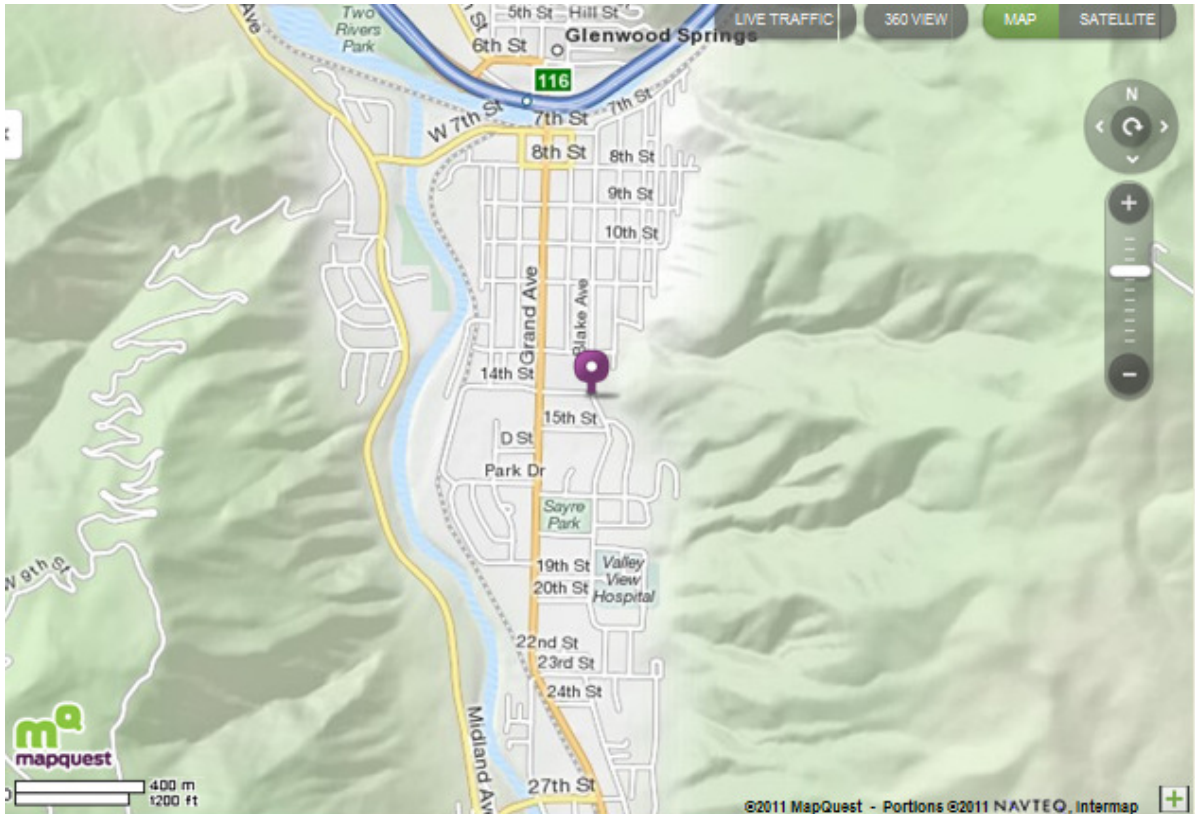

### Colorado Mountain College-Glenwood Springs Center

1402 Blake Avenue  
Glenwood Springs, Colorado

#### Directions:

From I-70 at Glenwood Springs exit 116.

Turn to go under I-70 and

Turn right at the light (less than a block) – stay in the right lane

Merge right onto the bridge (This is Grand Ave) you are headed South

Continue for approx 0.6 miles

Turn left onto 13<sup>th</sup> Street (City Market is on this corner)

You will see Colorado Mountain College/Glenwood Center up the hill straight ahead of you.

Turn Right onto Blake Avenue

Continue on Blake for under 1 block and turn left into Colorado Mountain College's parking lot.