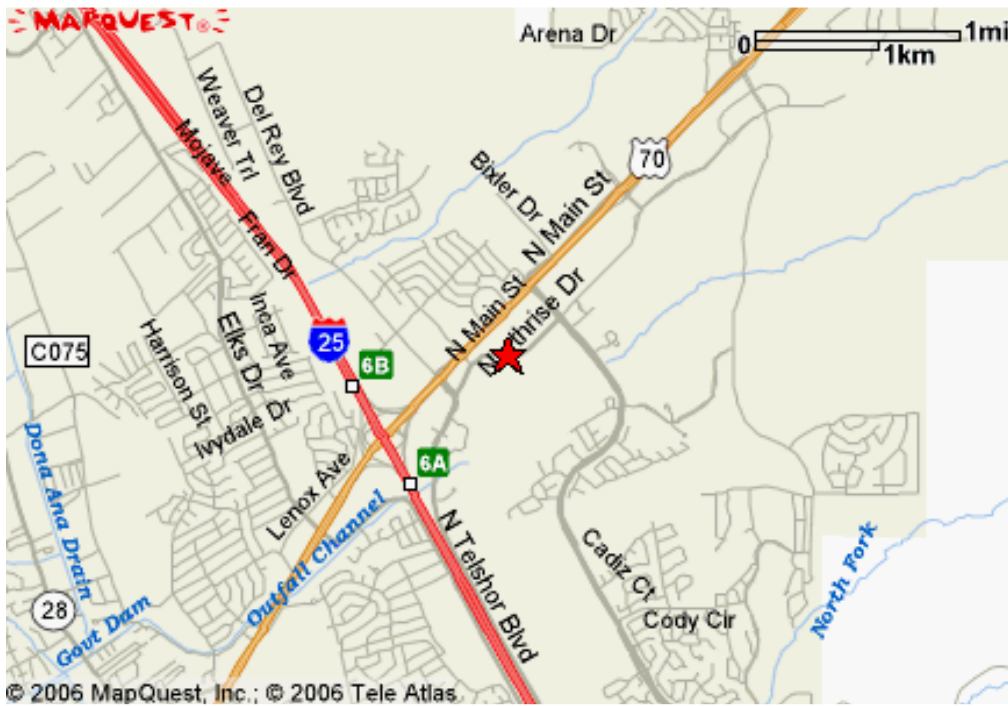

Scholarship Semi-Finalist Interviews
March 22, 2010

Staybridge Suites
2651 Northrise Drive
Las Cruces, New Mexico

Driving Directions

I-25 TO EXIT 6 TO DEL REY. CROSS DEL REY TO THE HOTEL ENTRANCE.