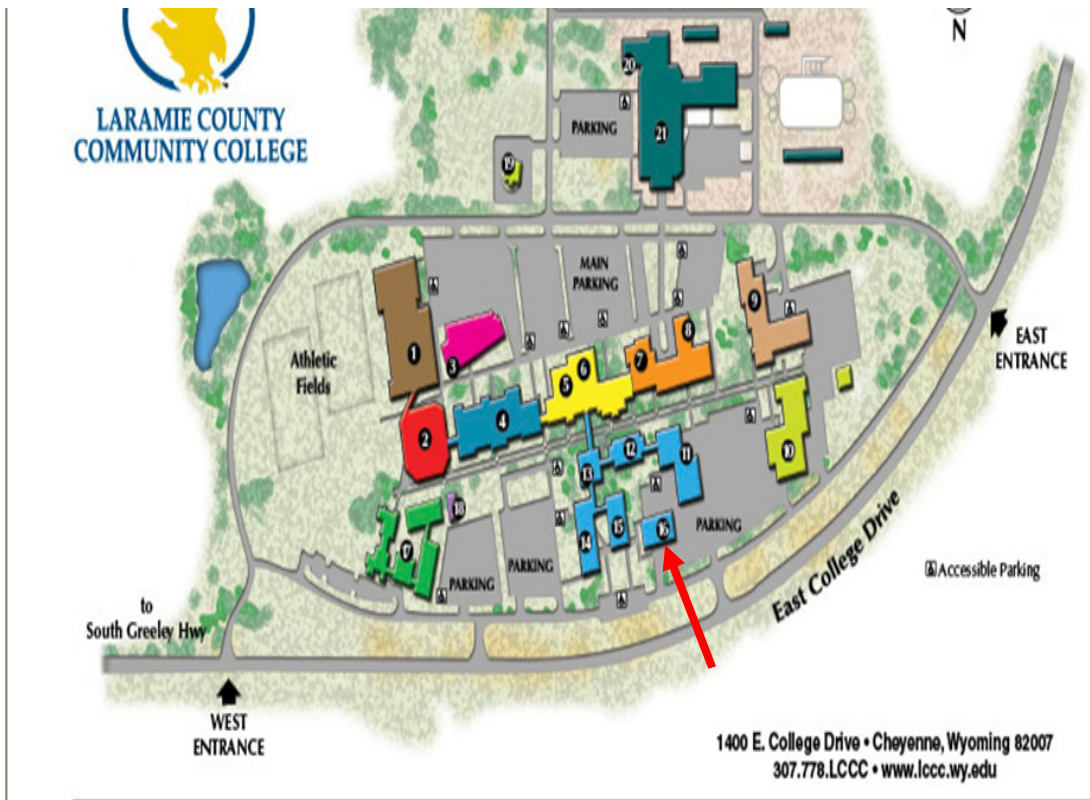

Scholarship Semi-Finalist Interviews
March 26, 2010

Laramie Community College
Training Center
1400 East College Drive
Cheyenne, Wyoming

Scholarship Semi-Finalist Interviews
March 26, 2010

Laramie Community College
Training Center
 1400 East College Drive
 Cheyenne, Wyoming

- Administration 15
- Business Services LCCC Foundation
- Human Resources President's Office
- Agriculture Building 20
- Andrikopoulos Business & Technology Building 12
- Arena 21
- Arp Building 8
- Children's Discovery Center
- Auto Diesel 11

- Career & Technical Building 9
- ACES Integrated Systems
- Auto Body Training Center
- Career Center UW Outreach
- Center for Conferences & Institutes 14
- Security
- Central Plant North 19
- College Community Center 6
- Cafeteria Student Life
- Playhouse Student Lounge

- Education & Enrichment Center 11
- Disability Resource Center
- Exam Lab
- Fine Arts Building 4
- Esther and John Clay Art Gallery
- Health Science 5
- Ludden Library 3
- Modular 18
- High School Programs
- Physical Education 1