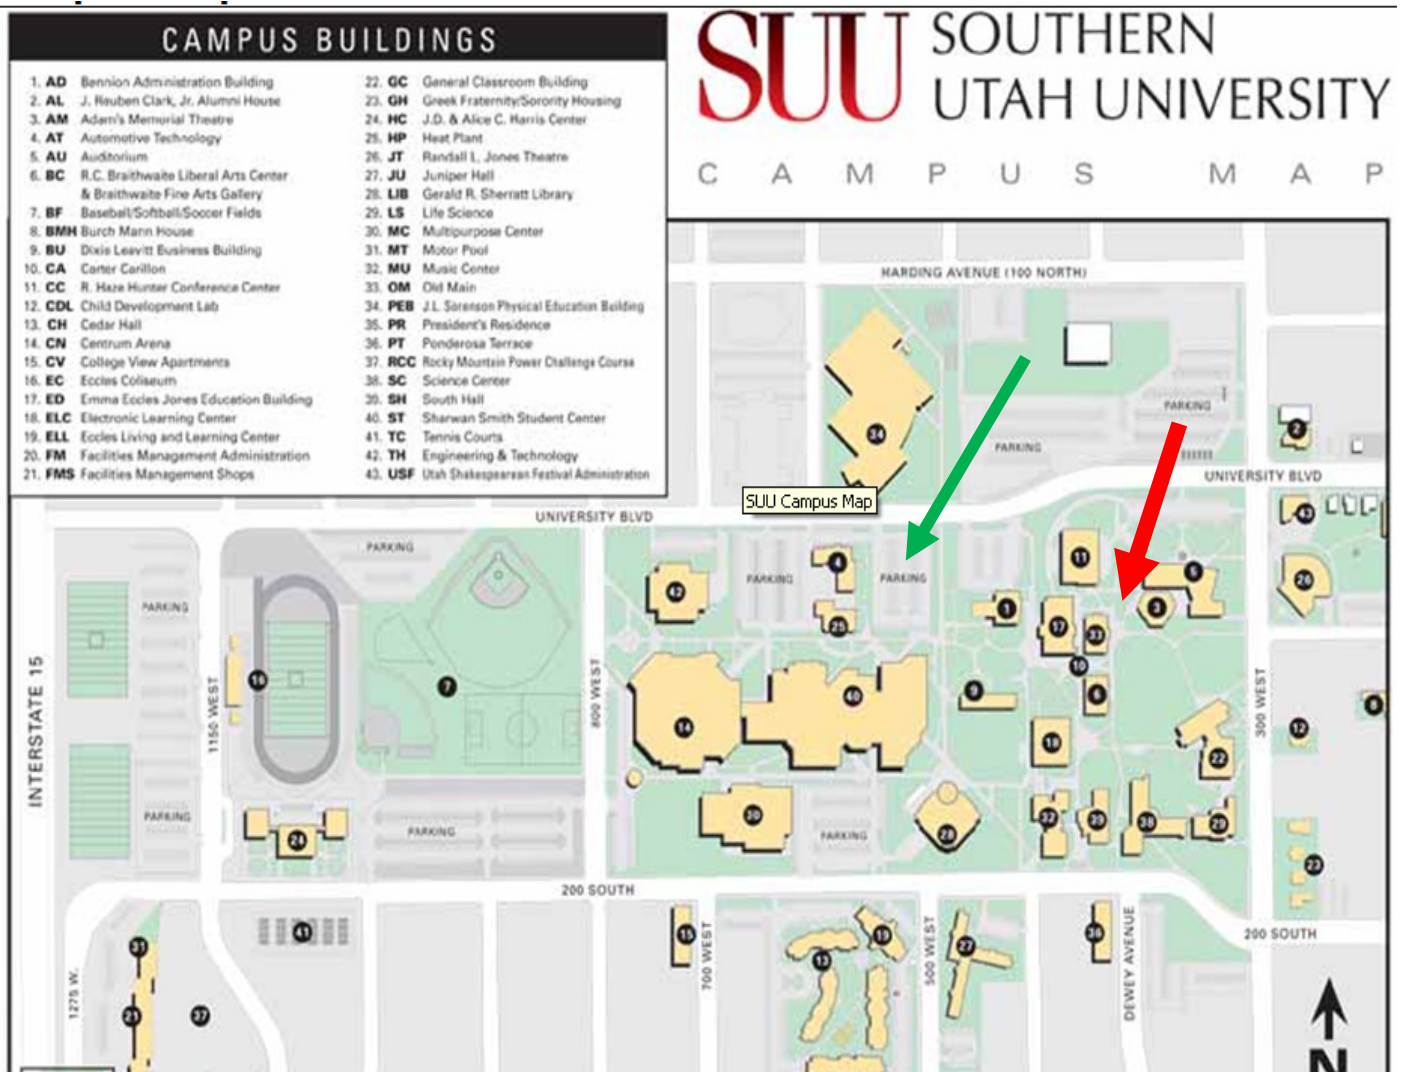

Scholarship Semi-Finalist Interviews
March 30, 2010

Southern Utah University
Old Main Building (33 on the map)
Advancement Office
1575 West 200 North
Cedar City, Utah

Scholarship Semi-Finalist Interviews
March 30, 2010

Southern Utah University
Old Main Building (33 on the map)
Advancement Office
1575 West 200 North
Cedar City, Utah

SUU SOUTHERN UTAH
UNIVERSITY

SUU & Surrounding Area Map